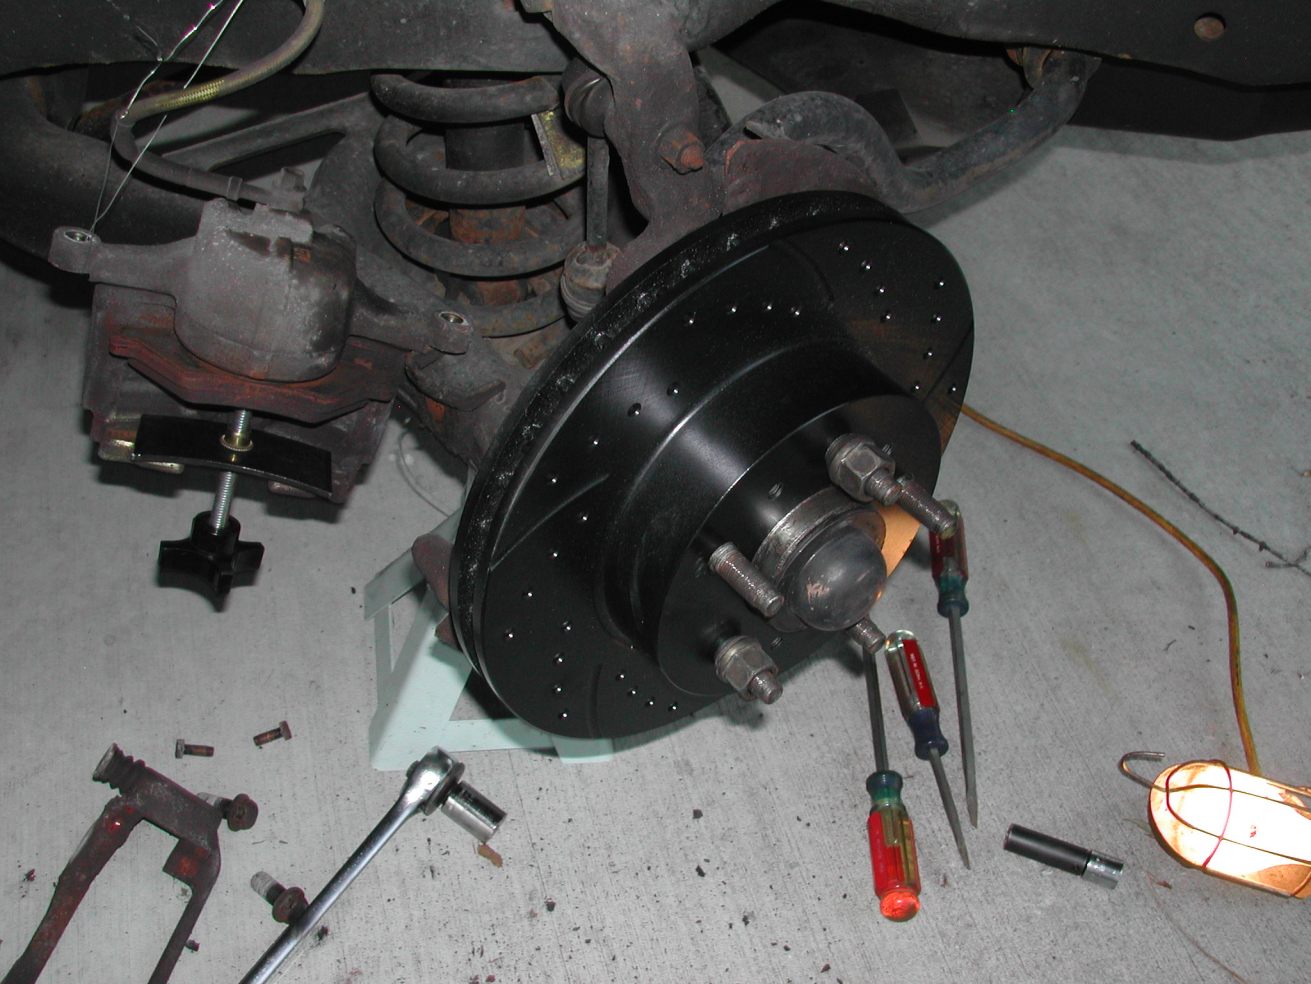

69 1180C

69 1180C

WARNING  
DO NOT TOUCH  
HOT SURFACES  
OR FLAMES  
DANGER  
HOT SURFACES  
OR FLAMES  
DANGER

akebond  
The Art of Precision  
ProACT  
REAR  
EXCLUDING Alignment Components  
OE

akebond  
The Art of Precision  
ProACT  
ACT624  
1 800 888 8888