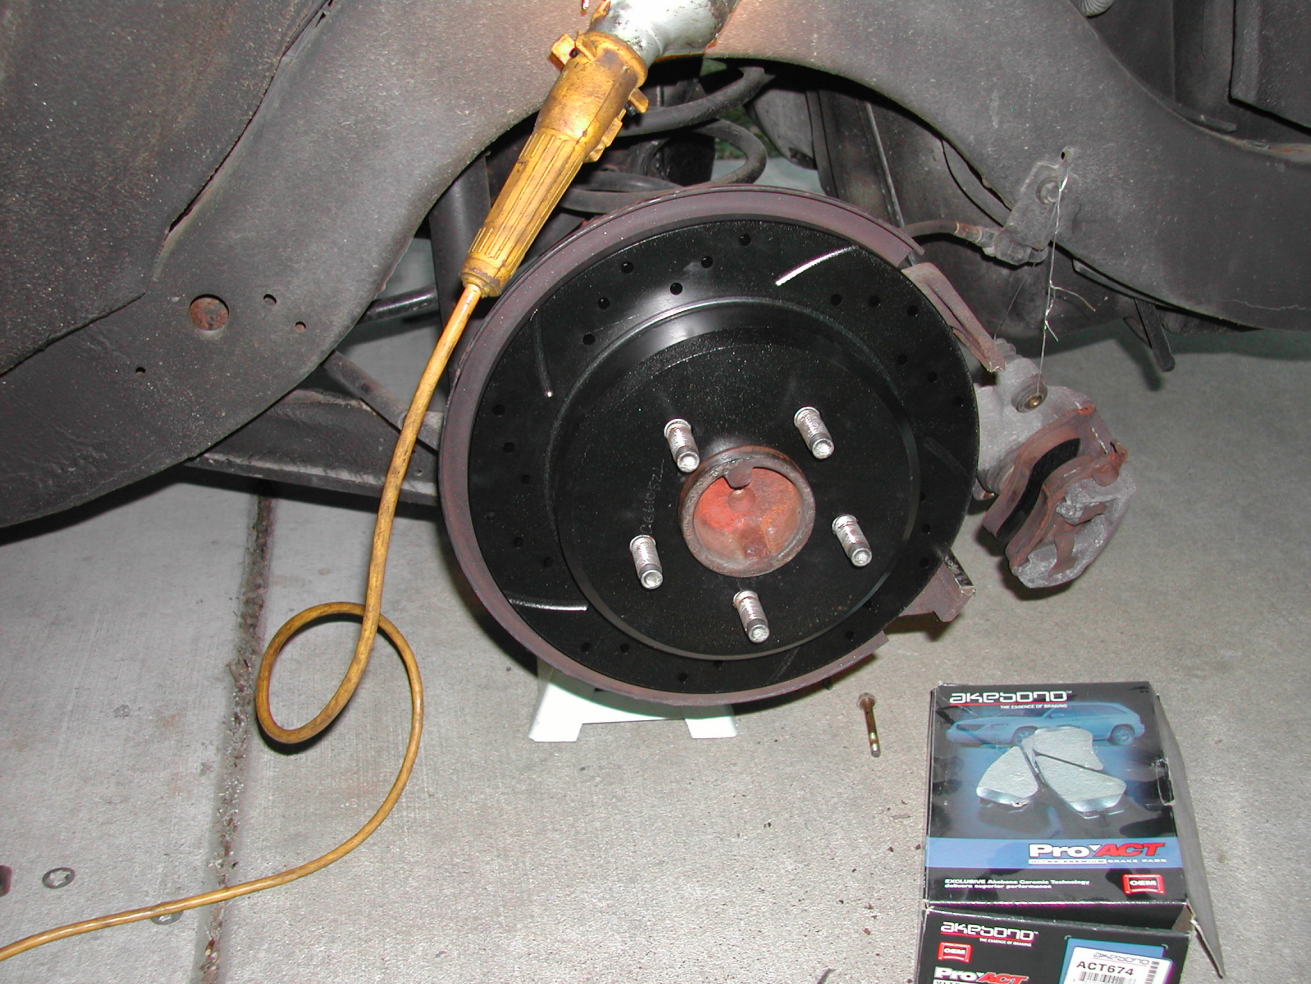

69 1180C

69 1180C

WARNING  
DO NOT TOUCH  
HOT SURFACES  
OR FLAMES  
DANGER  
HOT SURFACES  
OR FLAMES  
DANGER

akebond  
The Art of Precision  
ProACT  
REAR  
EXCLUDING Alignment Components  
OE

akebond  
The Art of Precision  
ProACT  
ACT624  
1 800 888 8888