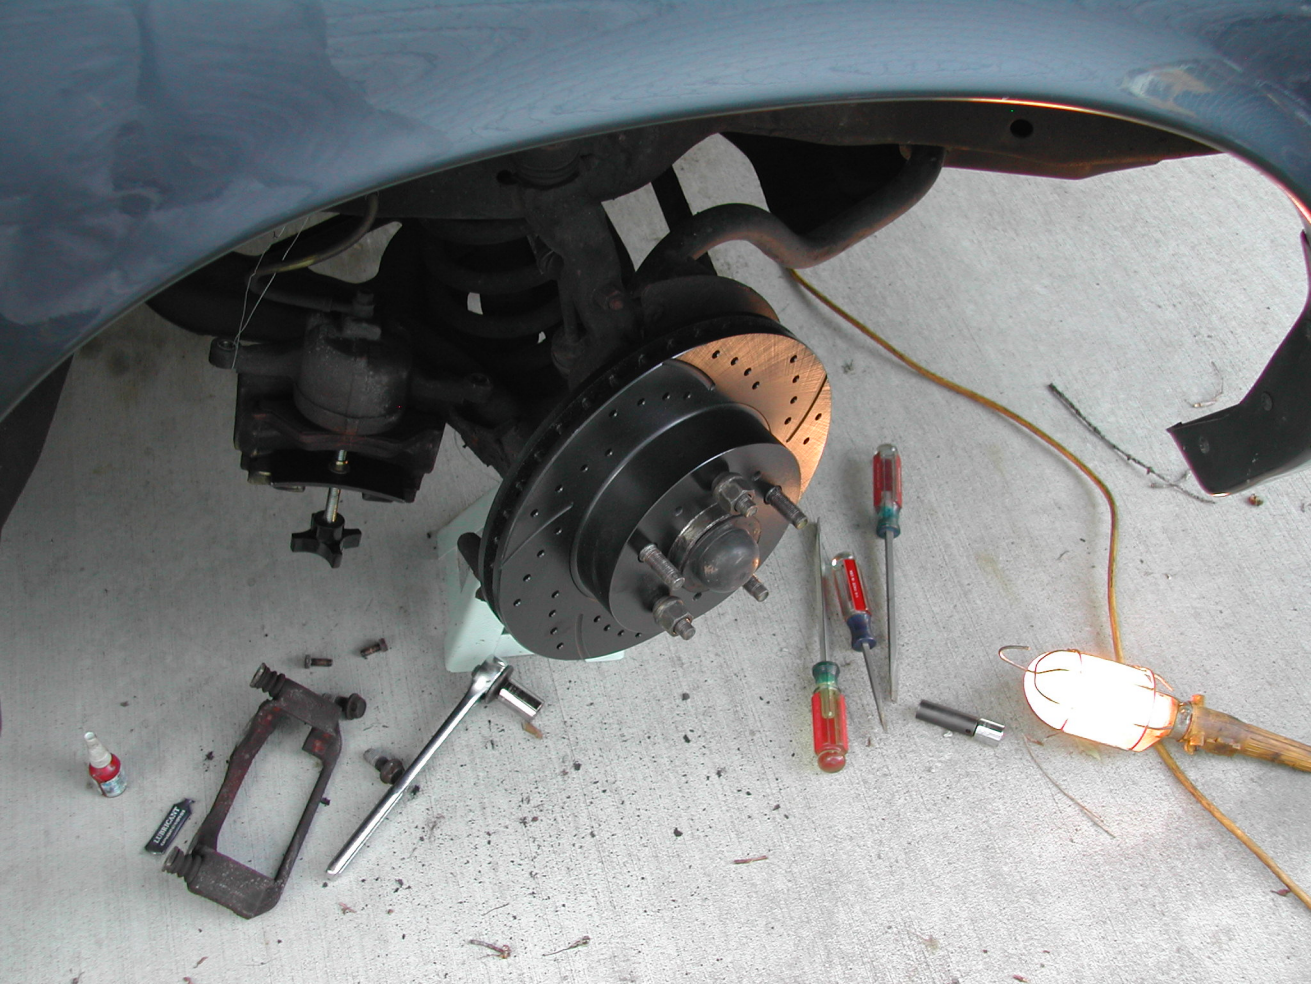

69 1180C

69 1180C

WARNING  
DO NOT TOUCH  
HOT SURFACES  
OR FLAMES  
DANGER  
HOT SURFACES  
OR FLAMES  
DANGER

akebond  
The Art of Precision  
ProACT  
REAR  
EXCLUDING Alignment Components  
OE

akebond  
The Art of Precision  
ProACT  
ACT624  
1 800 888 8888