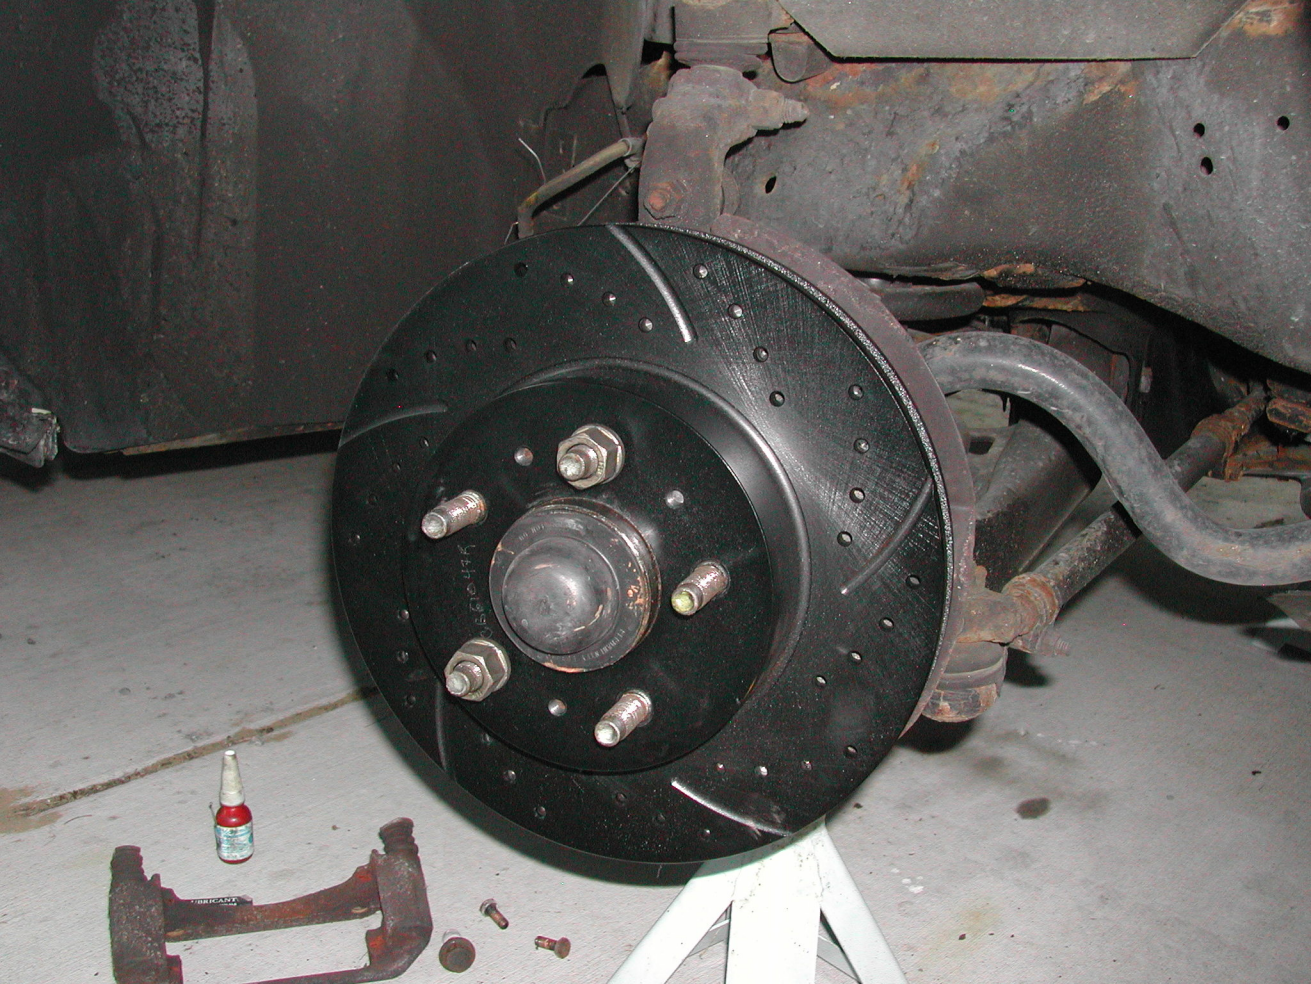

69 1180C

69 1180C

WARNING  
DO NOT TOUCH  
HOT SURFACES  
OR FLAMES  
DANGER  
HOT SURFACES  
OR FLAMES  
DANGER

akebond  
The Art of Precision  
ProACT  
REAR  
EXCLUDING Alignment Components  
OE

akebond  
The Art of Precision  
ProACT  
ACT624  
1 800 888 8888