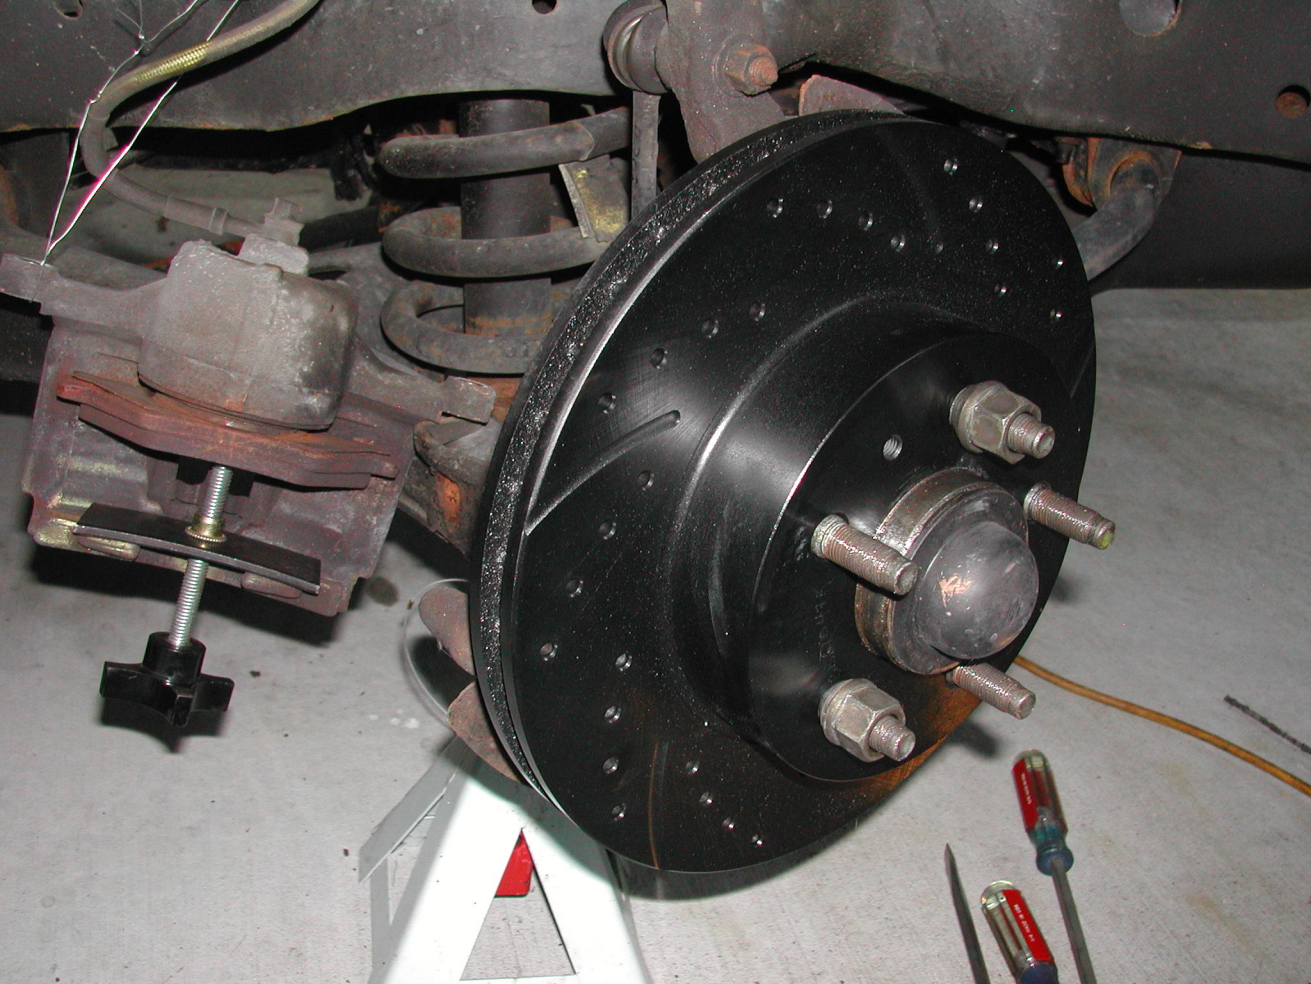

69 1180C

69 1180C

WARNING  
DO NOT TOUCH  
HOT SURFACES  
OR FLAMES  
DANGER  
HOT SURFACES  
OR FLAMES  
DANGER

akebond  
The Art of Precision  
ProACT  
REAR  
EXCLUDING Alignment Components  
OE

akebond  
The Art of Precision  
ProACT  
ACT624  
1 800 888 8888