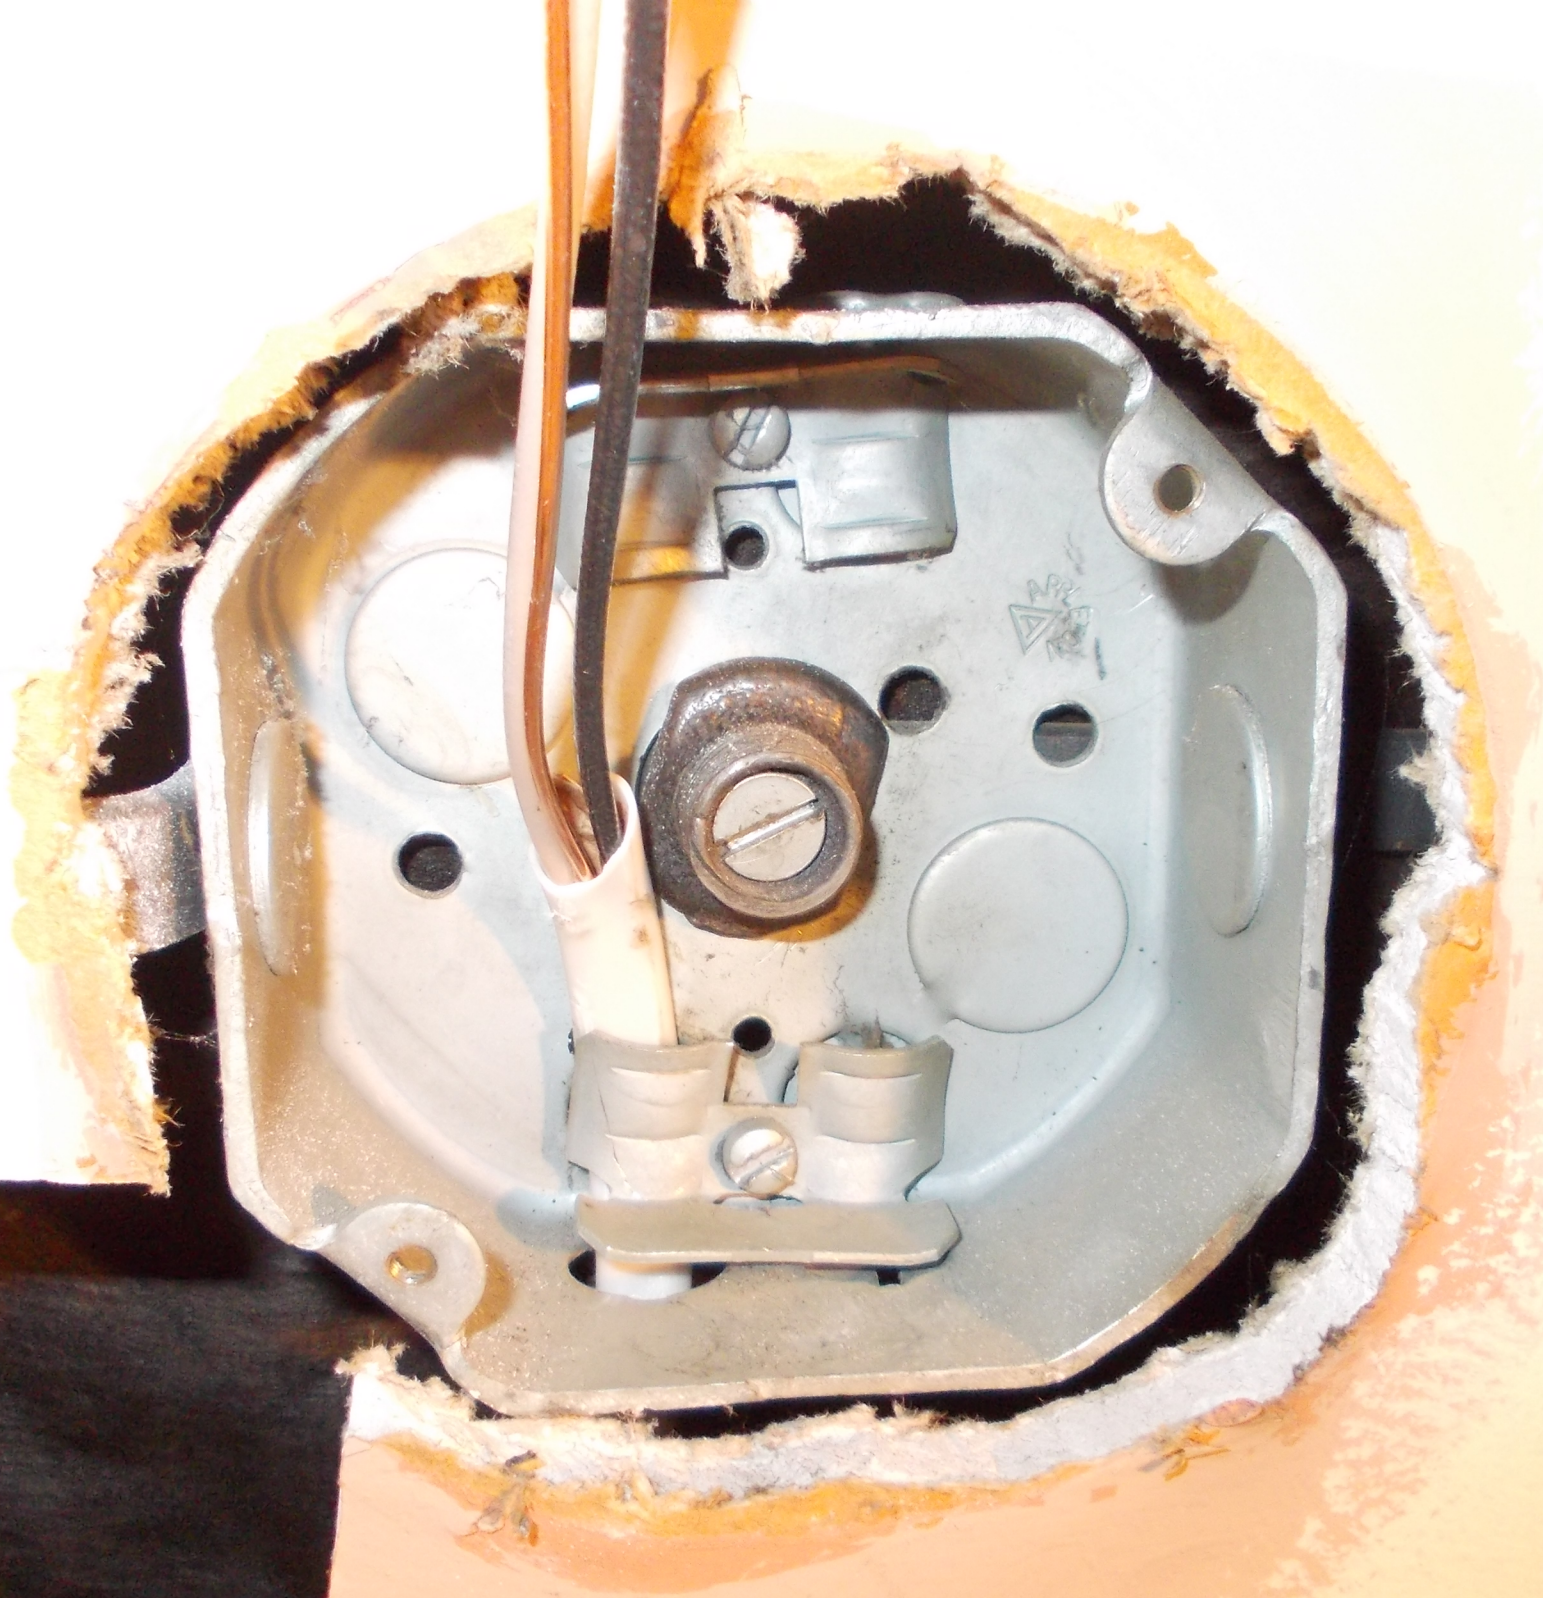

OSB  
1 1/2" x 8" x 40' (12mm x 200mm x 12200mm)  
1 1/2" x 8" x 40' (12mm x 200mm x 12200mm)  
1 1/2" x 8" x 40' (12mm x 200mm x 12200mm)  
1 1/2" x 8" x 40' (12mm x 200mm x 12200mm)  
1 1/2" x 8" x 40' (12mm x 200mm x 12200mm)

TYPE: 1/2" x 1/2" x 1/2" (3)

50169 00678 8

WALLBOARD

PERFORMANCE

ADDITIONAL INFORMATION

1119

Fiberglass Building Insulation

WARNING: This product can irritate your eyes, nose and throat. If you get it inside your nose or throat, immediately wash it out with water. Do not breathe dust. Do not get it on your skin. Do not eat or drink while using this product. Do not use near open flames or heat.