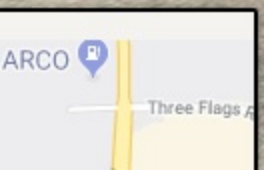

**Take Exit 141 off Route 15 to Route
395 toward Adelanto/Karco**

**Left off Rancho onto
Koala toward Holly**

Rancho Road left turn off 395

**Exit 141
Begins/Ends
Route 395**

Stay on 395 to Rancho Road, make left at traffic light (do not take Adelanto Rd)

Rancho Rd intersection on 395,
make left toward KOALA ROAD

At Koala make left toward Holly Road

KARCO

Holly Road

**Make right off Koala
onto Holly Road**

Karco

At Koala/Holly make right to next intersection. Karco on left to gated parking (May need to ring security button).

Holly Rd

Google

Return to Route 15 South (toward San Bernardino), view at last interchange (Joshua Street), When you see Wendy's you're almost there.

Return to Irvine at 15/215
interchange. **STAY ON 15**
toward Los Angeles

Returning, be careful to watch for this exit, take 261 all the way to Irvine

 241 TOLL	SOUTH South County ↓ ↓	 261 TOLL	SOUTH Irvine ONLY ↓	Santiago Cyn Chapman Ave ↗
---	------------------------------	--	---------------------------	----------------------------------