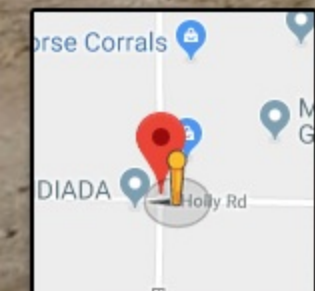

N Airport Way
Irvine, California
Google
Street View - Dec 2017

Nearing Airport Exit, take 405 lanes to make left onto MacArthur

©2018 Google

Short Distance on MacArthur to right lane
and 405 South toward San Diego

**Take Exit 39a, Route 91 East to
Riverside (follows loong
downhill on Route 241)**

Riverside Fwy
Corona, California
Google
Street View - May 2018

Take Exit 51 to Route 15, after exit use left lanes toward BARSTOW

Rancho Rd intersection on 395,
make left toward KOALA ROAD

At Koala make left toward Holly Road

KARCO

Holly Road

**Make right off Koala
onto Holly Road**

Karco

At Koala/Holly make right to next intersection. Karco on left to gated parking (May need to ring security button).

Holly Rd

Google

Return to Route 15 South (toward San Bernardino), view at last interchange (Joshua Street), When you see Wendy's you're almost there.

Return to Irvine at 15/215
interchange. **STAY ON 15**
toward Los Angeles