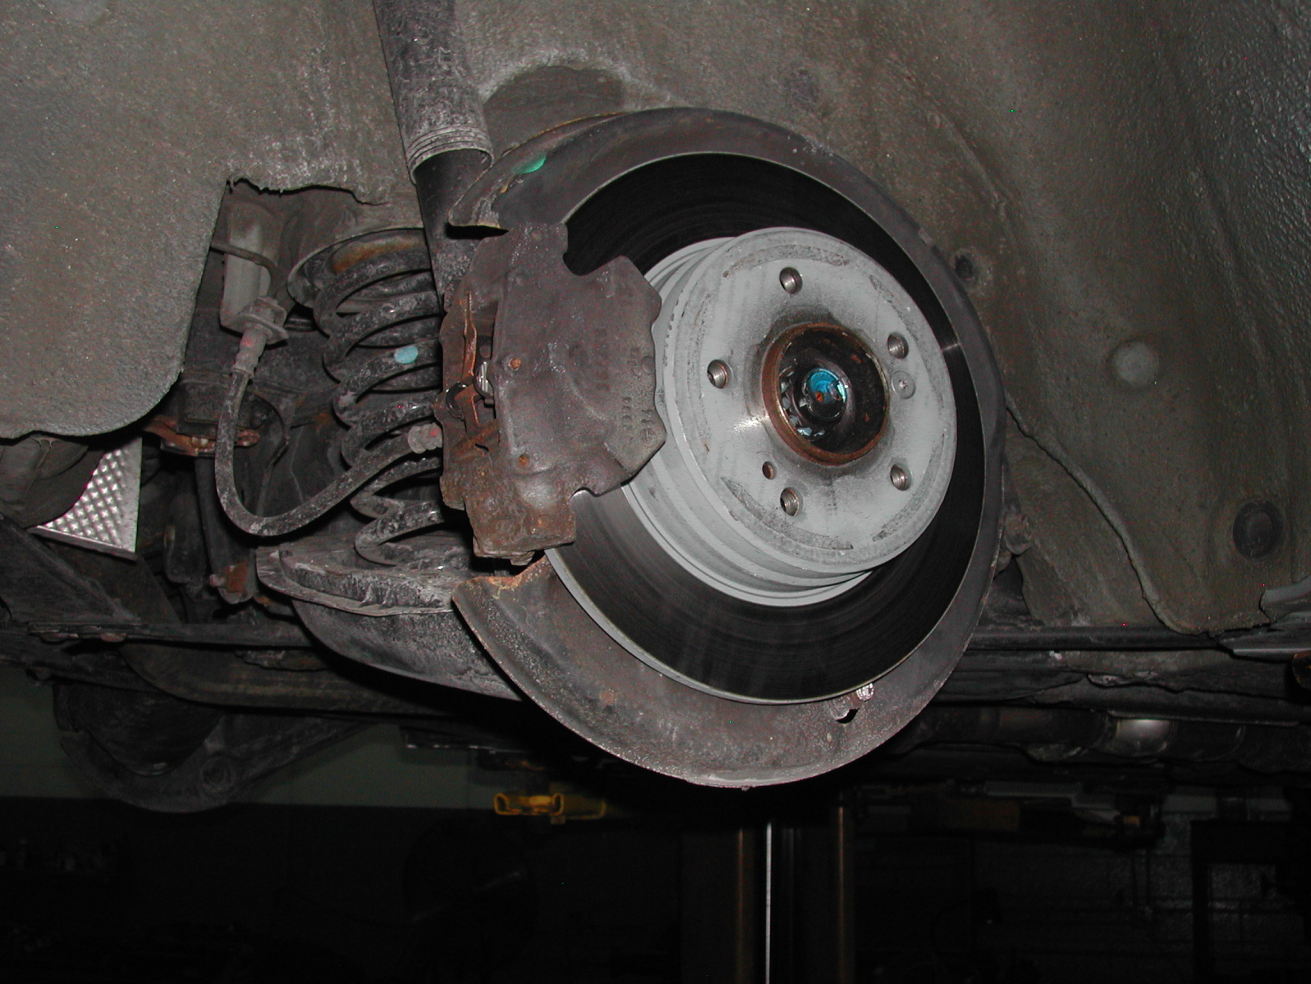

REAR LICENSE SERVICE  
AUG  
SUBURBAN

Challenger Lifts

SHOBIKIAN

Challenger Lifts

Challenger Lifts

Challenger Lifts

AMERICAN

MAX 7000 LBS