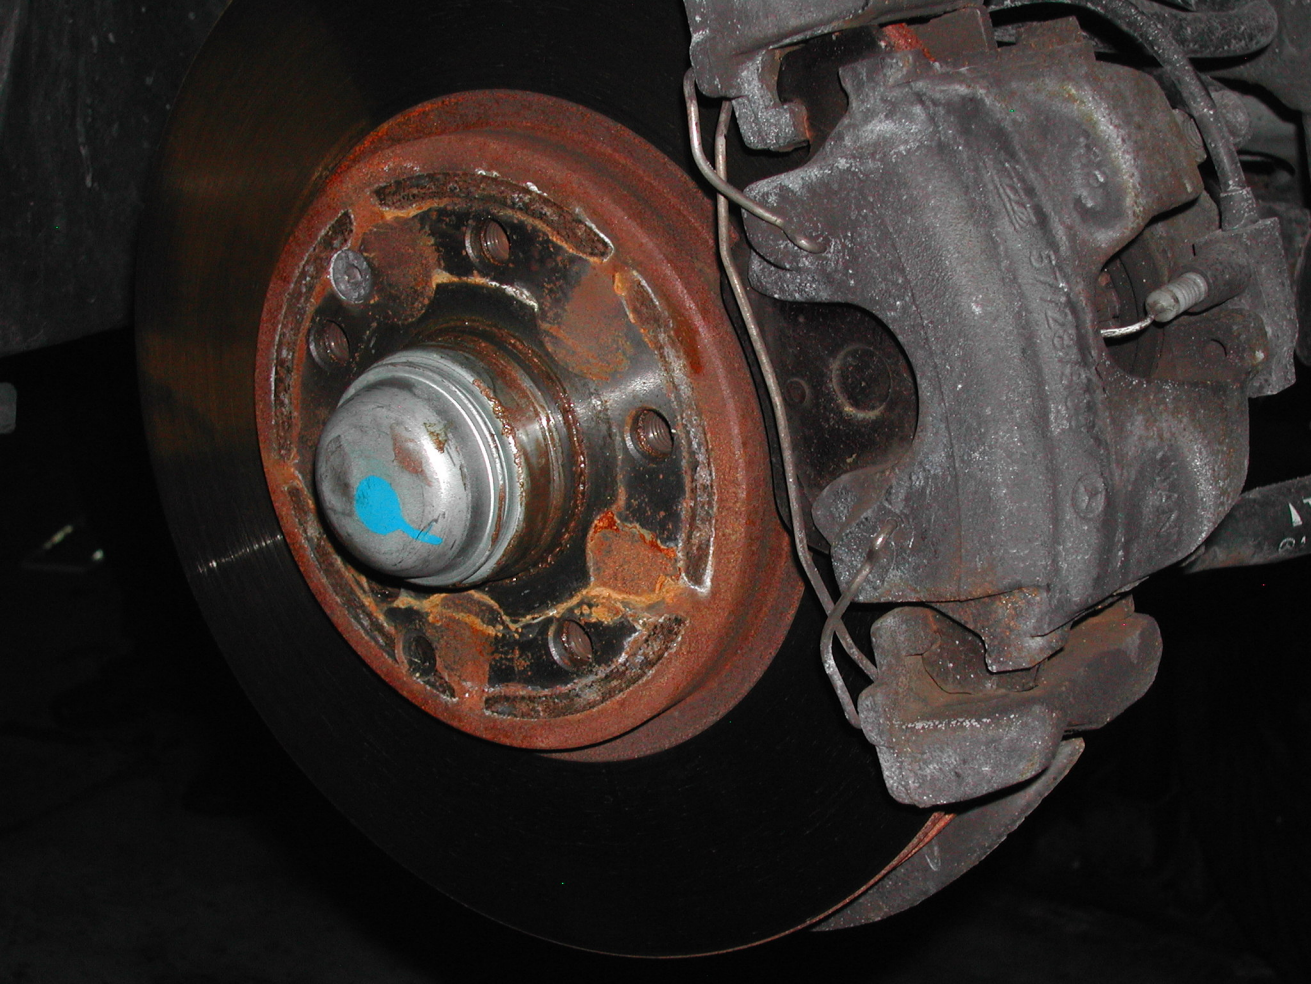

REAR LICENSE SERVICE  
AUG  
SUBURBAN

Challenger Lifts

SHOBIKIAN

Challenger Lifts

Challenger Lifts

Challenger Lifts

AMERICAN

MAX 7000 LBS