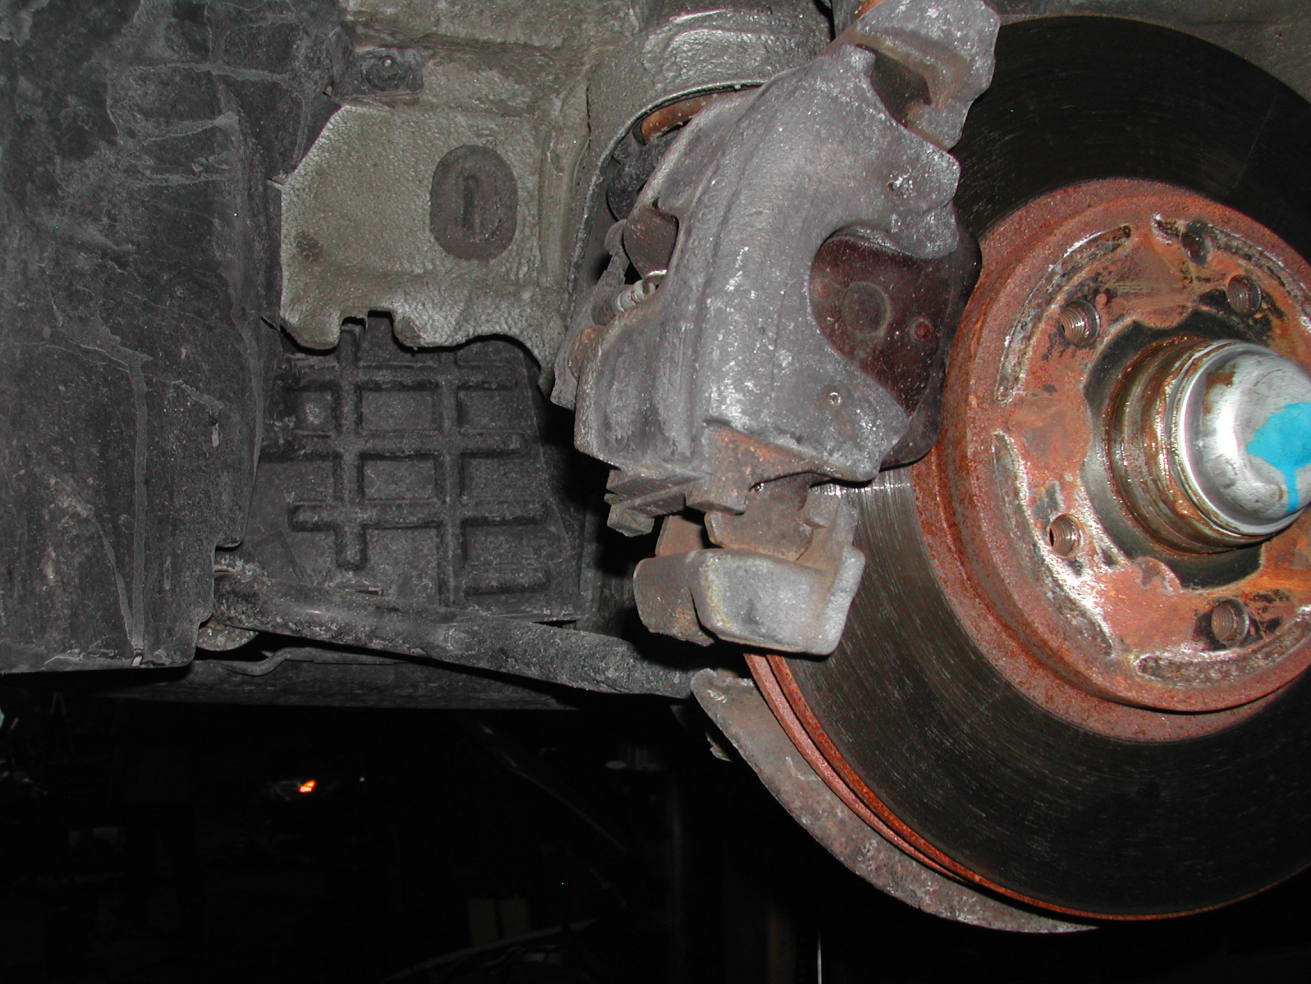

REAR LICENSE SERVICE  
AUG  
SUBURBAN

Challenger Lifts

SHOBIKIAN

Challenger Lifts

Challenger Lifts

Challenger Lifts

AMERICAN

MAX 7000 LBS