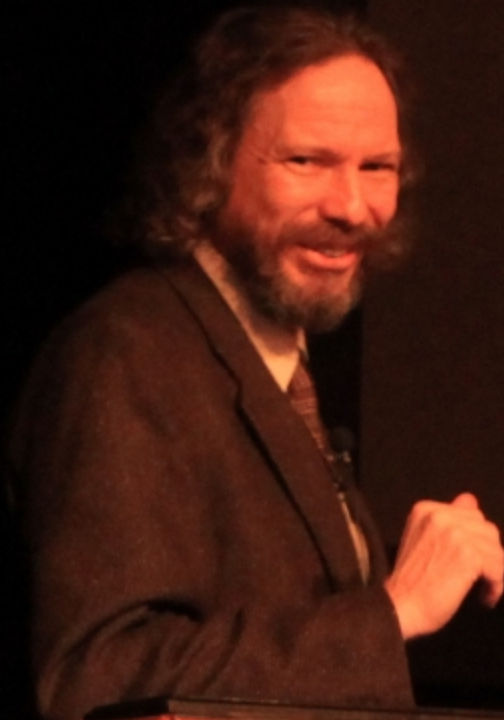

PLASMA UNIVERSE

Dr. Anthony L. Peratt

(Los Alamos National Laboratory)

The nature of
guided
plasma
matter

David Talbott, *Symbols of an Alien Sky*, Episode One

plasma
the universe
the evolution of

Electric Universe
2012 THE HUMAN STORY
LAS VEGAS 6-8 JANUARY

Catastrophic Termination of the Last Ice Age

Robert Schoch

www.robertschoch.com