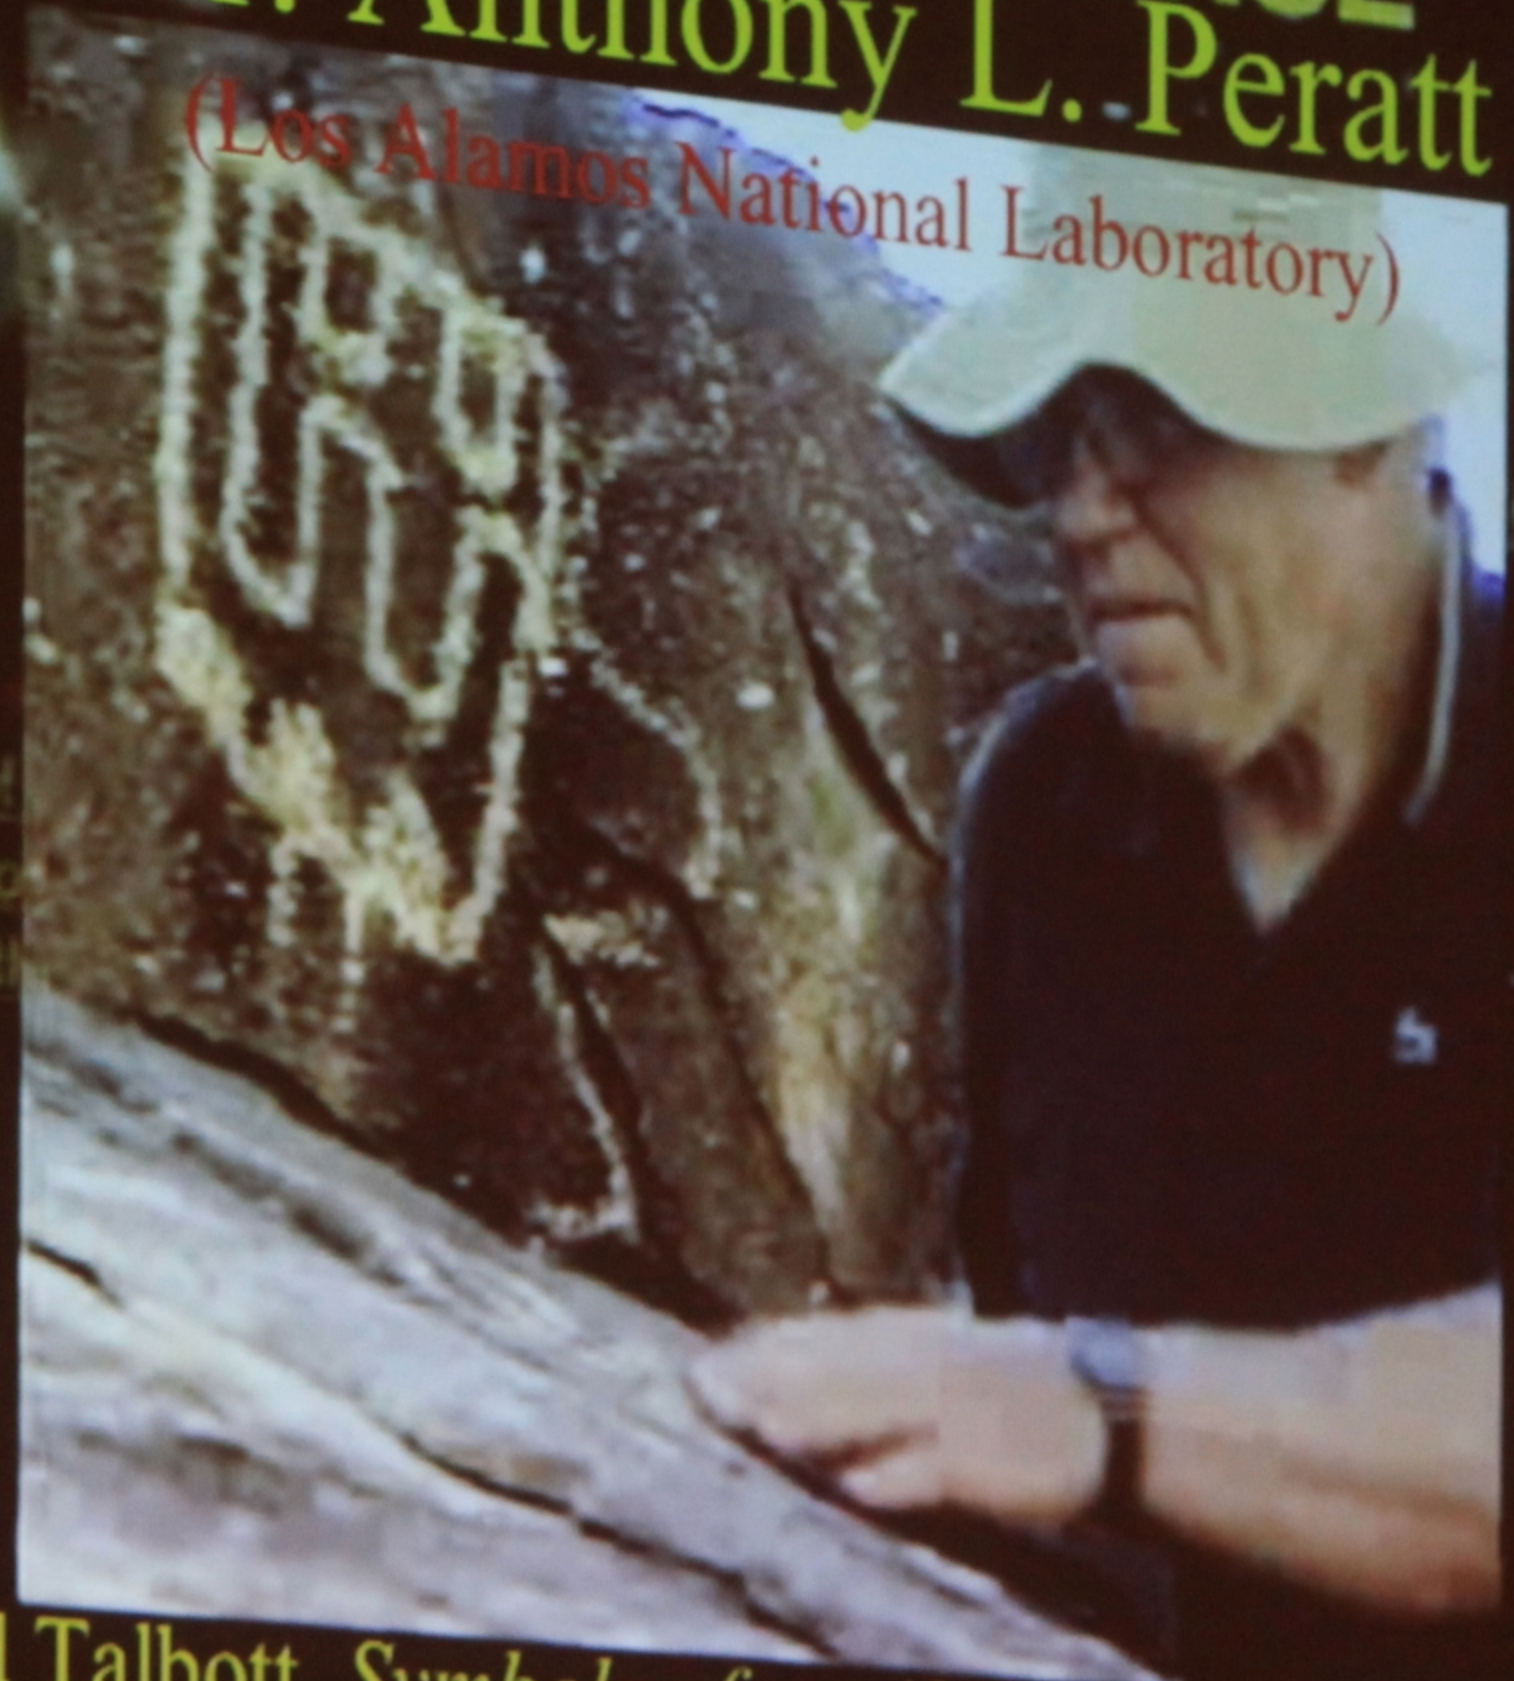

PLASMA UNIVERSE

Dr. Anthony L. Peratt

(Los Alamos National Laboratory)

The nature of
guided
plasma
matter

David Talbott, *Symbols of an Alien Sky*, Episode One

plasma
the universe
the evolution of

Electric Universe
2012 THE HUMAN STORY
LAS VEGAS 6-8 JANUARY

Catastrophic Termination of the Last Ice Age

Robert Schoch

www.robertschoch.com